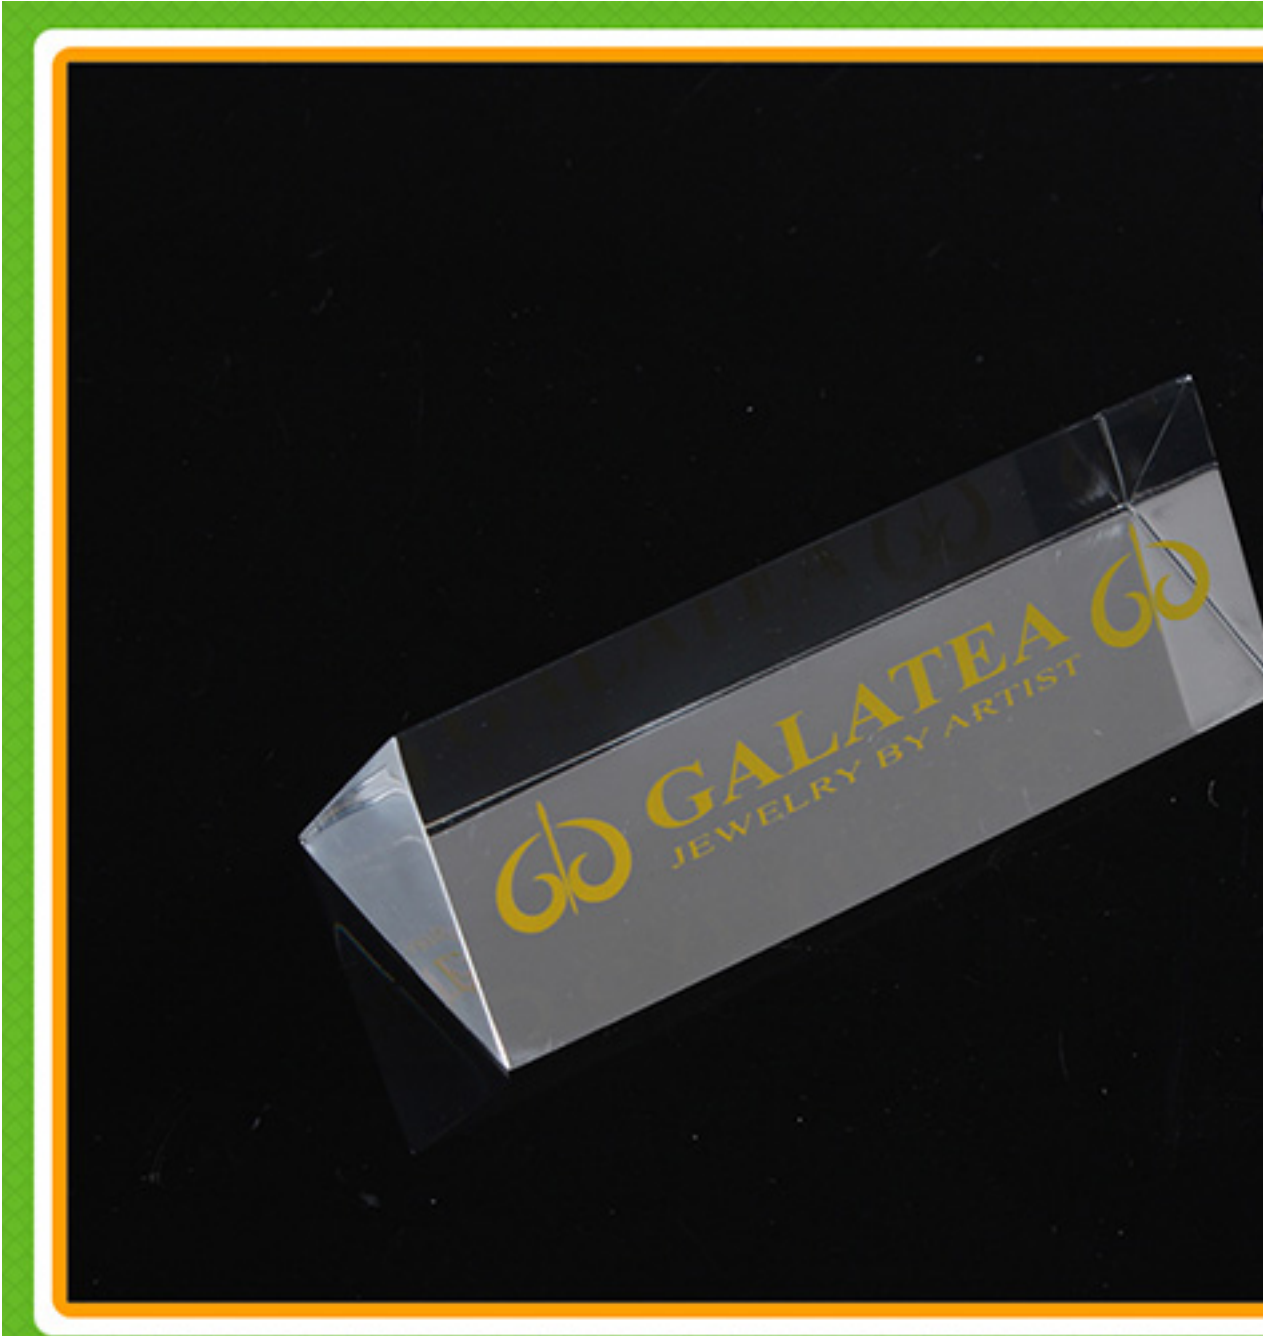

Triangle Acrylic Nameplate Acrylic Block Logo From
<http://www.yifu-display.com/>

MODEL:	AL002
SIZE:	100*40mm
PACKAGE:	Strong Export Carton

Triangle Acrylic Nameplate Acrylic Block Logo

**FREE SAMPLE
FOR CUSTOMIZED LOGO**