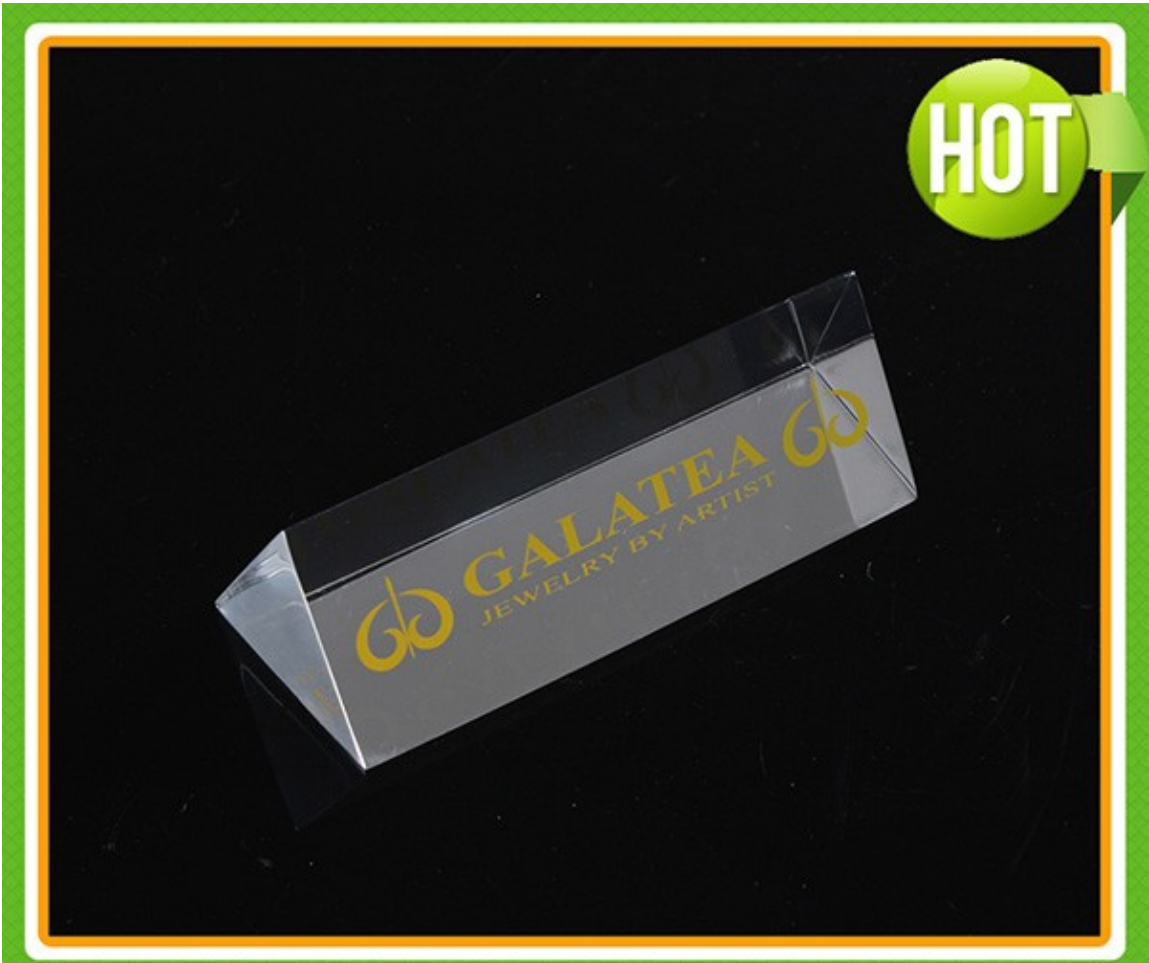

**FREE SAMPLE
FOR CUSTOMIZED LOGO**